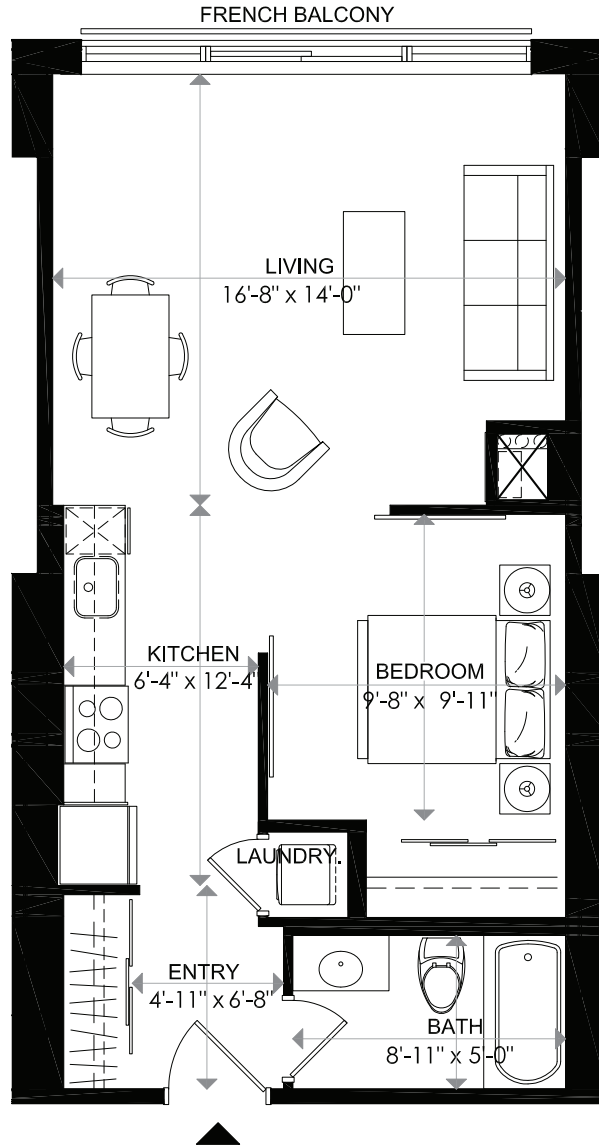

TOWARDS WELLINGTON ST.

1140 WELLINGTON

1140 WELLINGTON

UNIT 1
1 BEDROOM

INDOOR LIVING 612 sq. ft
BALCONY French Balcony
TOTAL 612 sq. ft

18/02/16