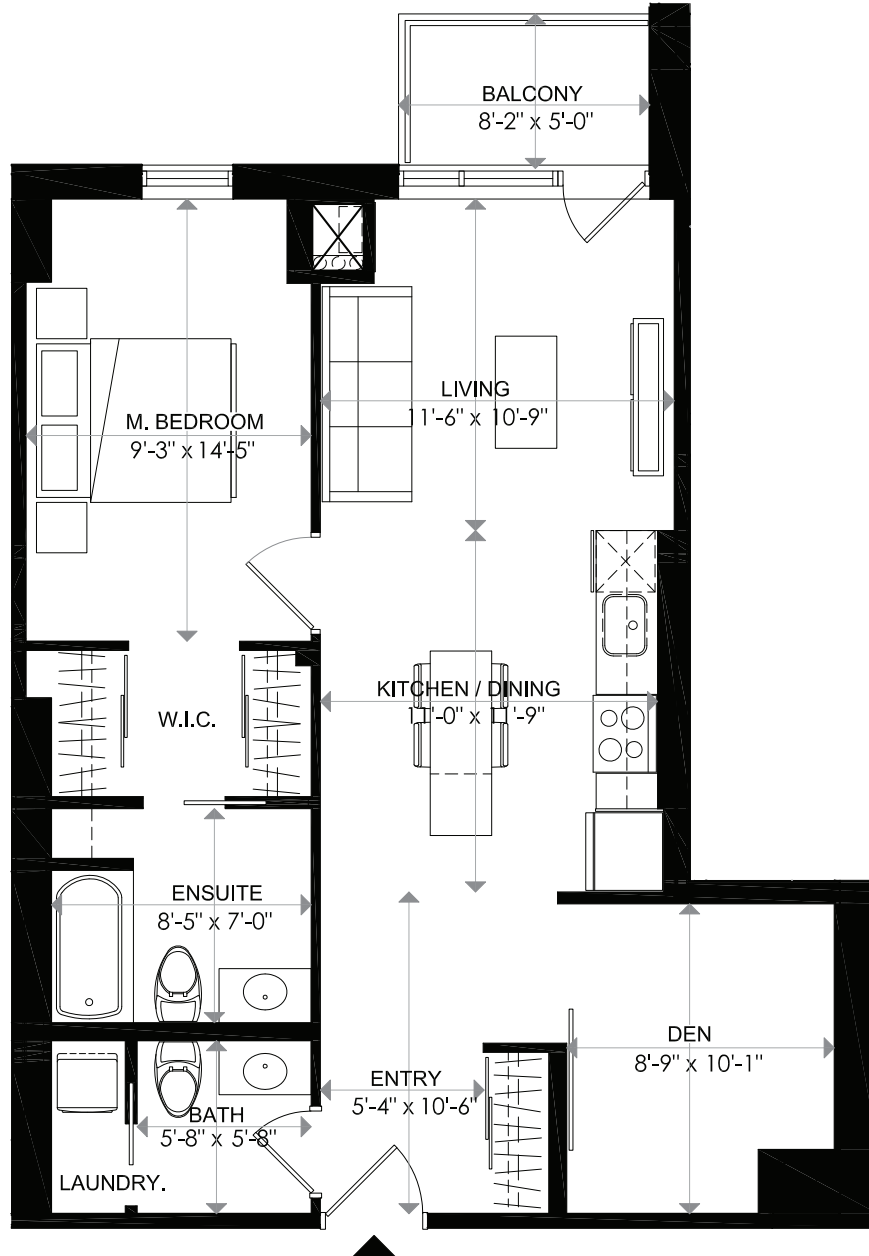

TOWARDS WELLINGTON ST.

1140 WELLINGTON

1140 WELLINGTON

UNIT 2
1 BEDROOM + DEN

INDOOR LIVING	809 sq. ft
BALCONY	41 sq. ft
TOTAL	850 sq. ft

18/02/16