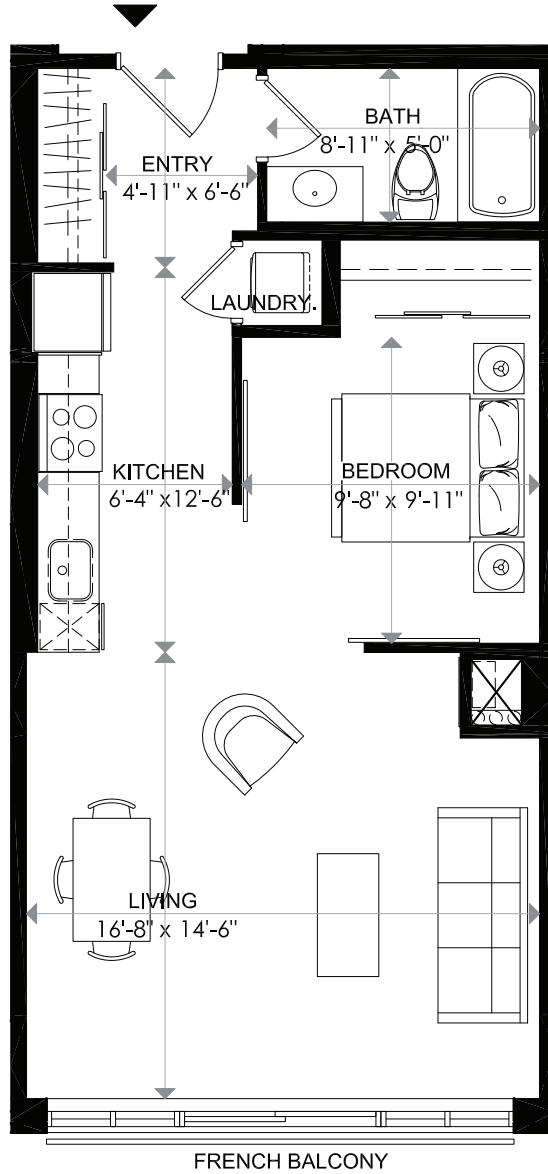

# 1140 WELLINGTON

## 1140 WELLINGTON

UNIT 8  
1 BEDROOM

INDOOR LIVING BALCONY TOTAL 617 sq. ft  
French Balcony 617 sq. ft

18/02/16