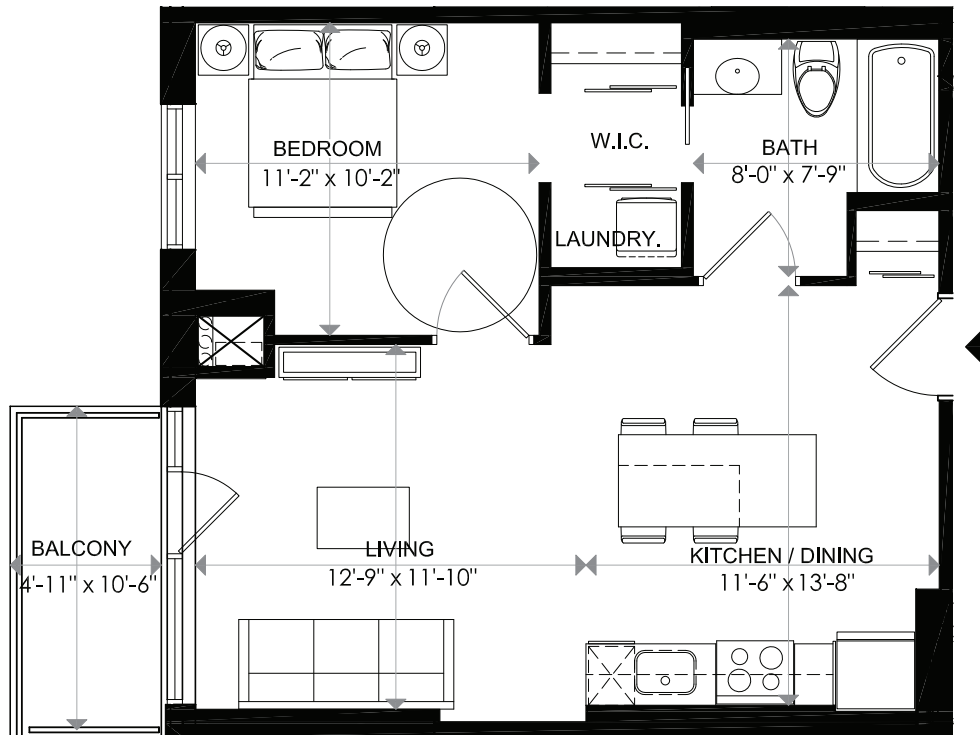

TOWARDS WELLINGTON ST.

1140 WELLINGTON

1140 WELLINGTON

UNIT 12
1 BEDROOM

INDOOR LIVING 601 sq. ft
BALCONY 51 sq. ft
TOTAL 652 sq. ft

18/02/16