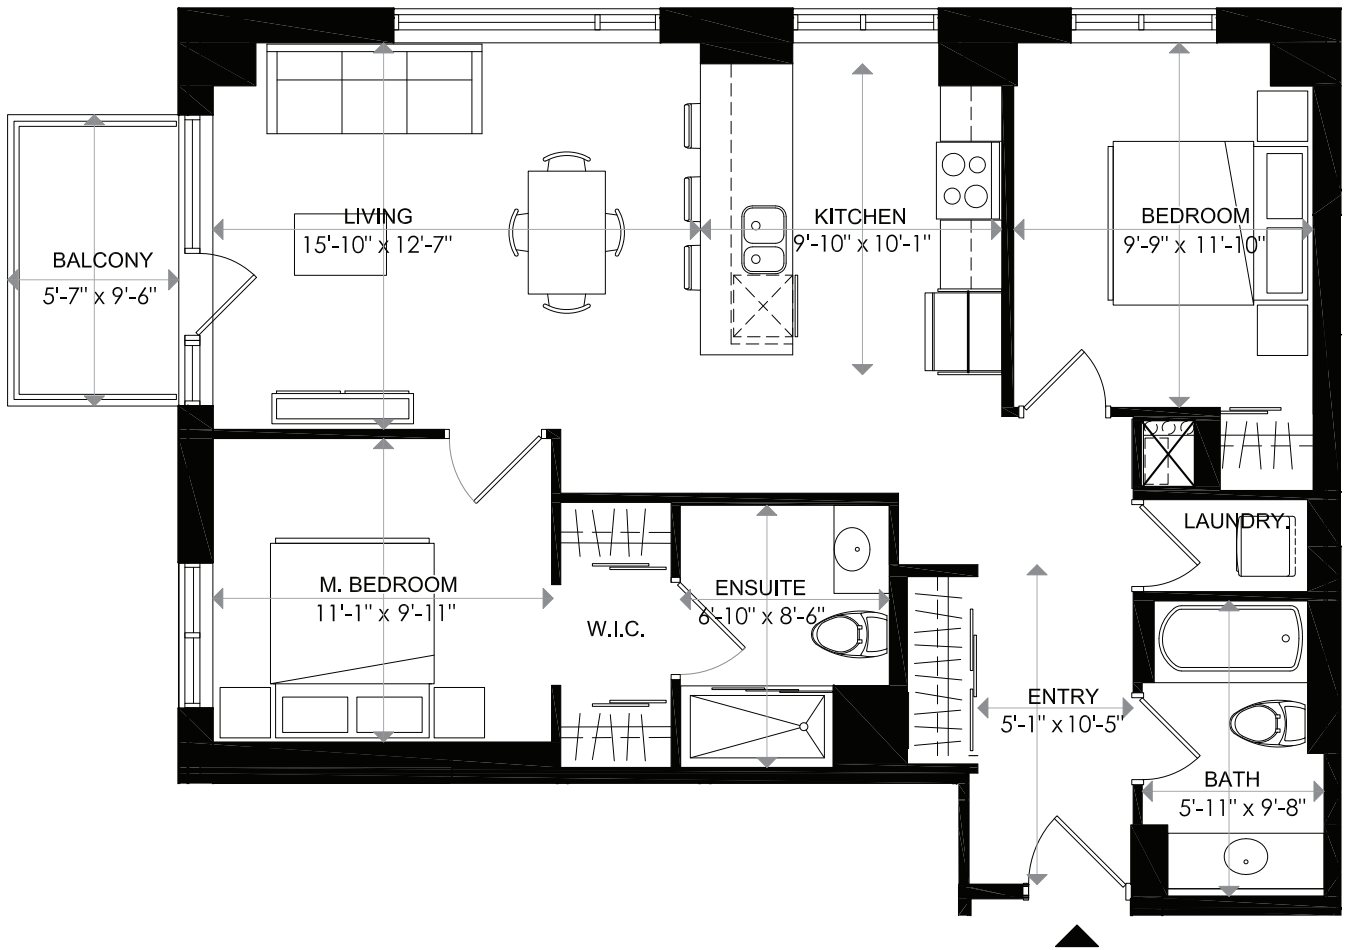

TOWARDS WELLINGTON ST.

1140 WELLINGTON

1140 WELLINGTON

UNIT 13
2 BEDROOM

INDOOR LIVING 985 sq. ft
BALCONY 52 sq. ft
TOTAL 1037 sq. ft

0 1 2 m

18/02/16